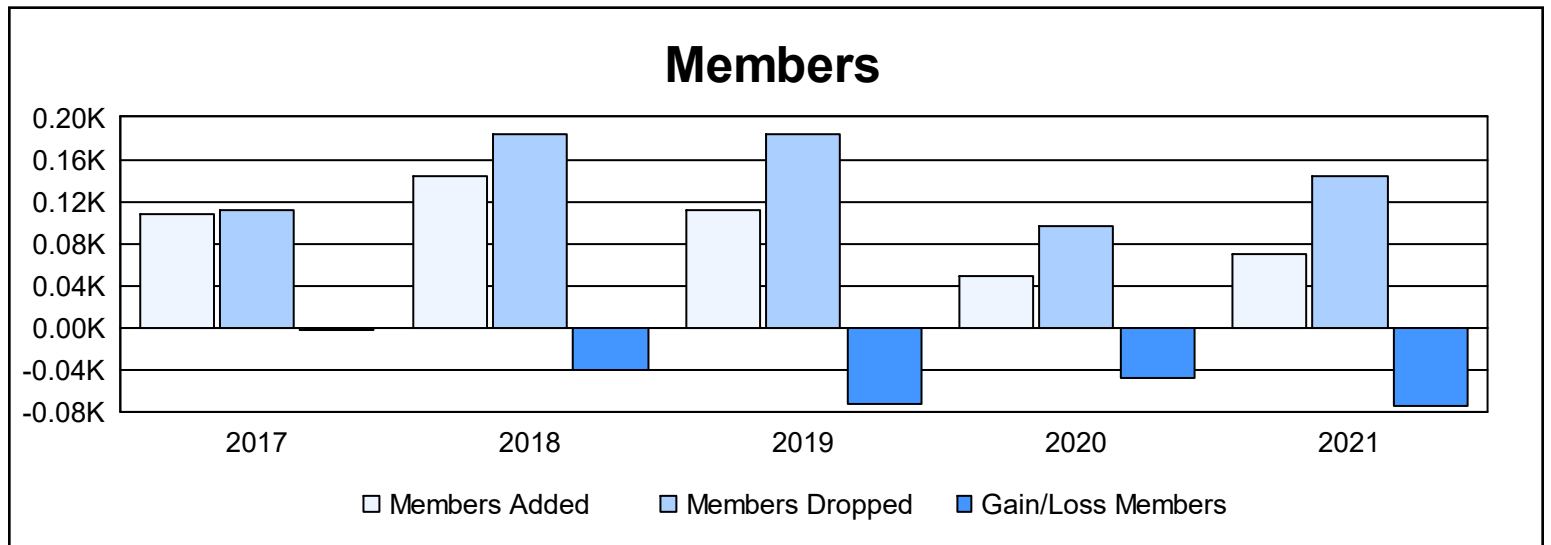

Year	New Clubs	Dropped Clubs	Gain/ Loss Clubs	New Members	Charter Members	Reinstate Members	Transfer Members	Total Member Added	Total Members Dropped	Gain/ Loss Members
2016-2017	1	0	1	74	26	5	3	108	111	-3
2017-2018	3	6	-3	50	77	15	1	143	184	-41
2018-2019	1	3	-2	68	25	11	7	111	183	-72
2019-2020	0	2	-2	36	6	1	5	48	96	-48
2020-2021	0	3	-3	34	6	27	3	70	144	-74
<b>Average</b>	<b>1</b>	<b>3</b>	<b>-2</b>	<b>52</b>	<b>28</b>	<b>12</b>	<b>4</b>	<b>96</b>	<b>144</b>	<b>-48</b>

### Membership Composition June 2021 Cumulative