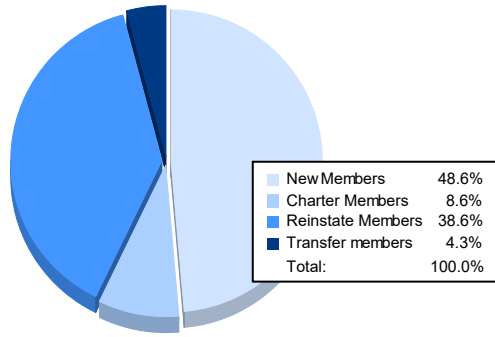

Year	New Clubs	Dropped Clubs	Gain/ Loss Clubs	New Members	Charter Members	Reinstate Members	Transfer Members	Total Member Added	Total Members Dropped	Gain/ Loss Members
2016-2017	1	0	1	74	26	5	3	108	111	-3
2017-2018	3	6	-3	50	77	15	1	143	184	-41
2018-2019	1	3	-2	68	25	11	7	111	183	-72
2019-2020	0	2	-2	36	6	1	5	48	96	-48
2020-2021	0	3	-3	34	6	27	3	70	144	-74
<b>Average</b>	<b>1</b>	<b>3</b>	<b>-2</b>	<b>52</b>	<b>28</b>	<b>12</b>	<b>4</b>	<b>96</b>	<b>144</b>	<b>-48</b>

### Membership Composition June 2021 Cumulative

### Gender Composition June 2021 Cumulative