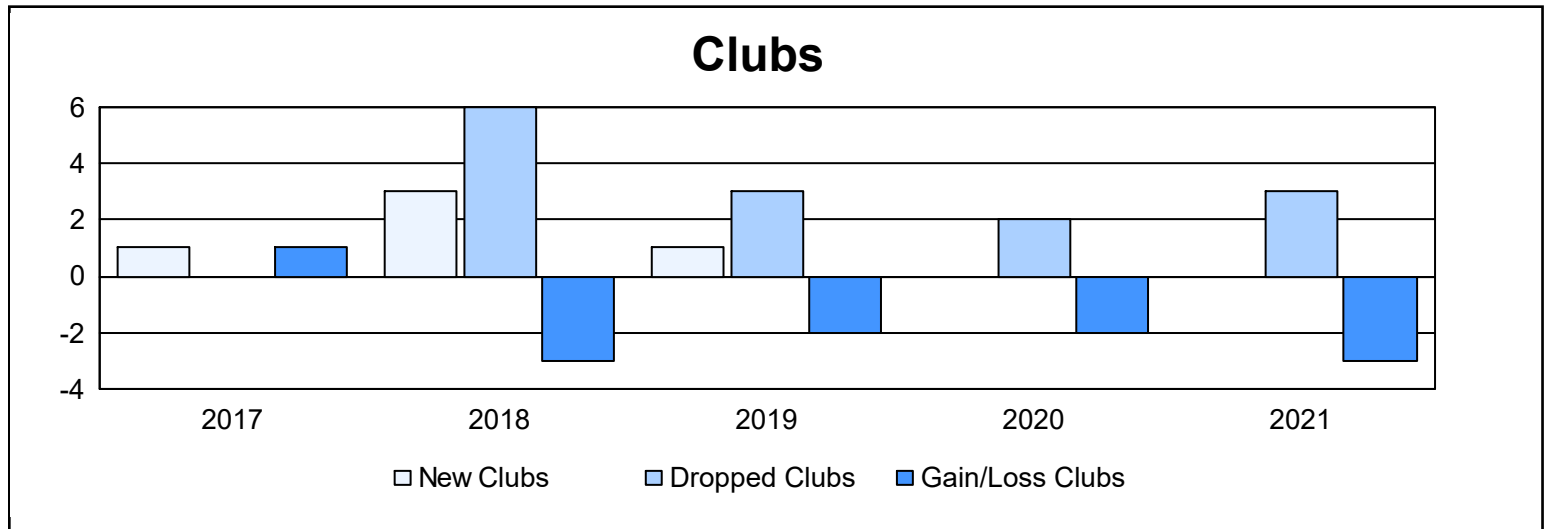

Year	New Clubs	Dropped Clubs	Gain/ Loss Clubs	New Members	Charter Members	Reinstate Members	Transfer Members	Total Member Added	Total Members Dropped	Gain/ Loss Members
2016-2017	1	0	1	74	26	5	3	108	111	-3
2017-2018	3	6	-3	50	77	15	1	143	184	-41
2018-2019	1	3	-2	68	25	11	7	111	183	-72
2019-2020	0	2	-2	36	6	1	5	48	96	-48
2020-2021	0	3	-3	34	6	27	3	70	144	-74
<b>Average</b>	<b>1</b>	<b>3</b>	<b>-2</b>	<b>52</b>	<b>28</b>	<b>12</b>	<b>4</b>	<b>96</b>	<b>144</b>	<b>-48</b>

### Membership Composition June 2021 Cumulative